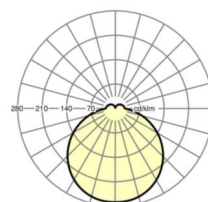

MECHANICS

Housing colour	white, similar to RAL 9003
Dimensions (LxWxH/DxH)	500mm x 76mm
Weight (net)	3.37kg
Cable entry KE	See mounting instructions
Type of installation	Ceiling-mounted single installation, Pendant individual mounting, Wall mounting

Dimensions

H	76 mm	Height
D	500 mm	Diameter
A1	277 mm	Mounting distance single mounting
A1 alternativ	240 mm	Mounting distance single mounting (alternatively)

DEEP-LINK

<https://www.regiolux.de/en/article/21905314180>